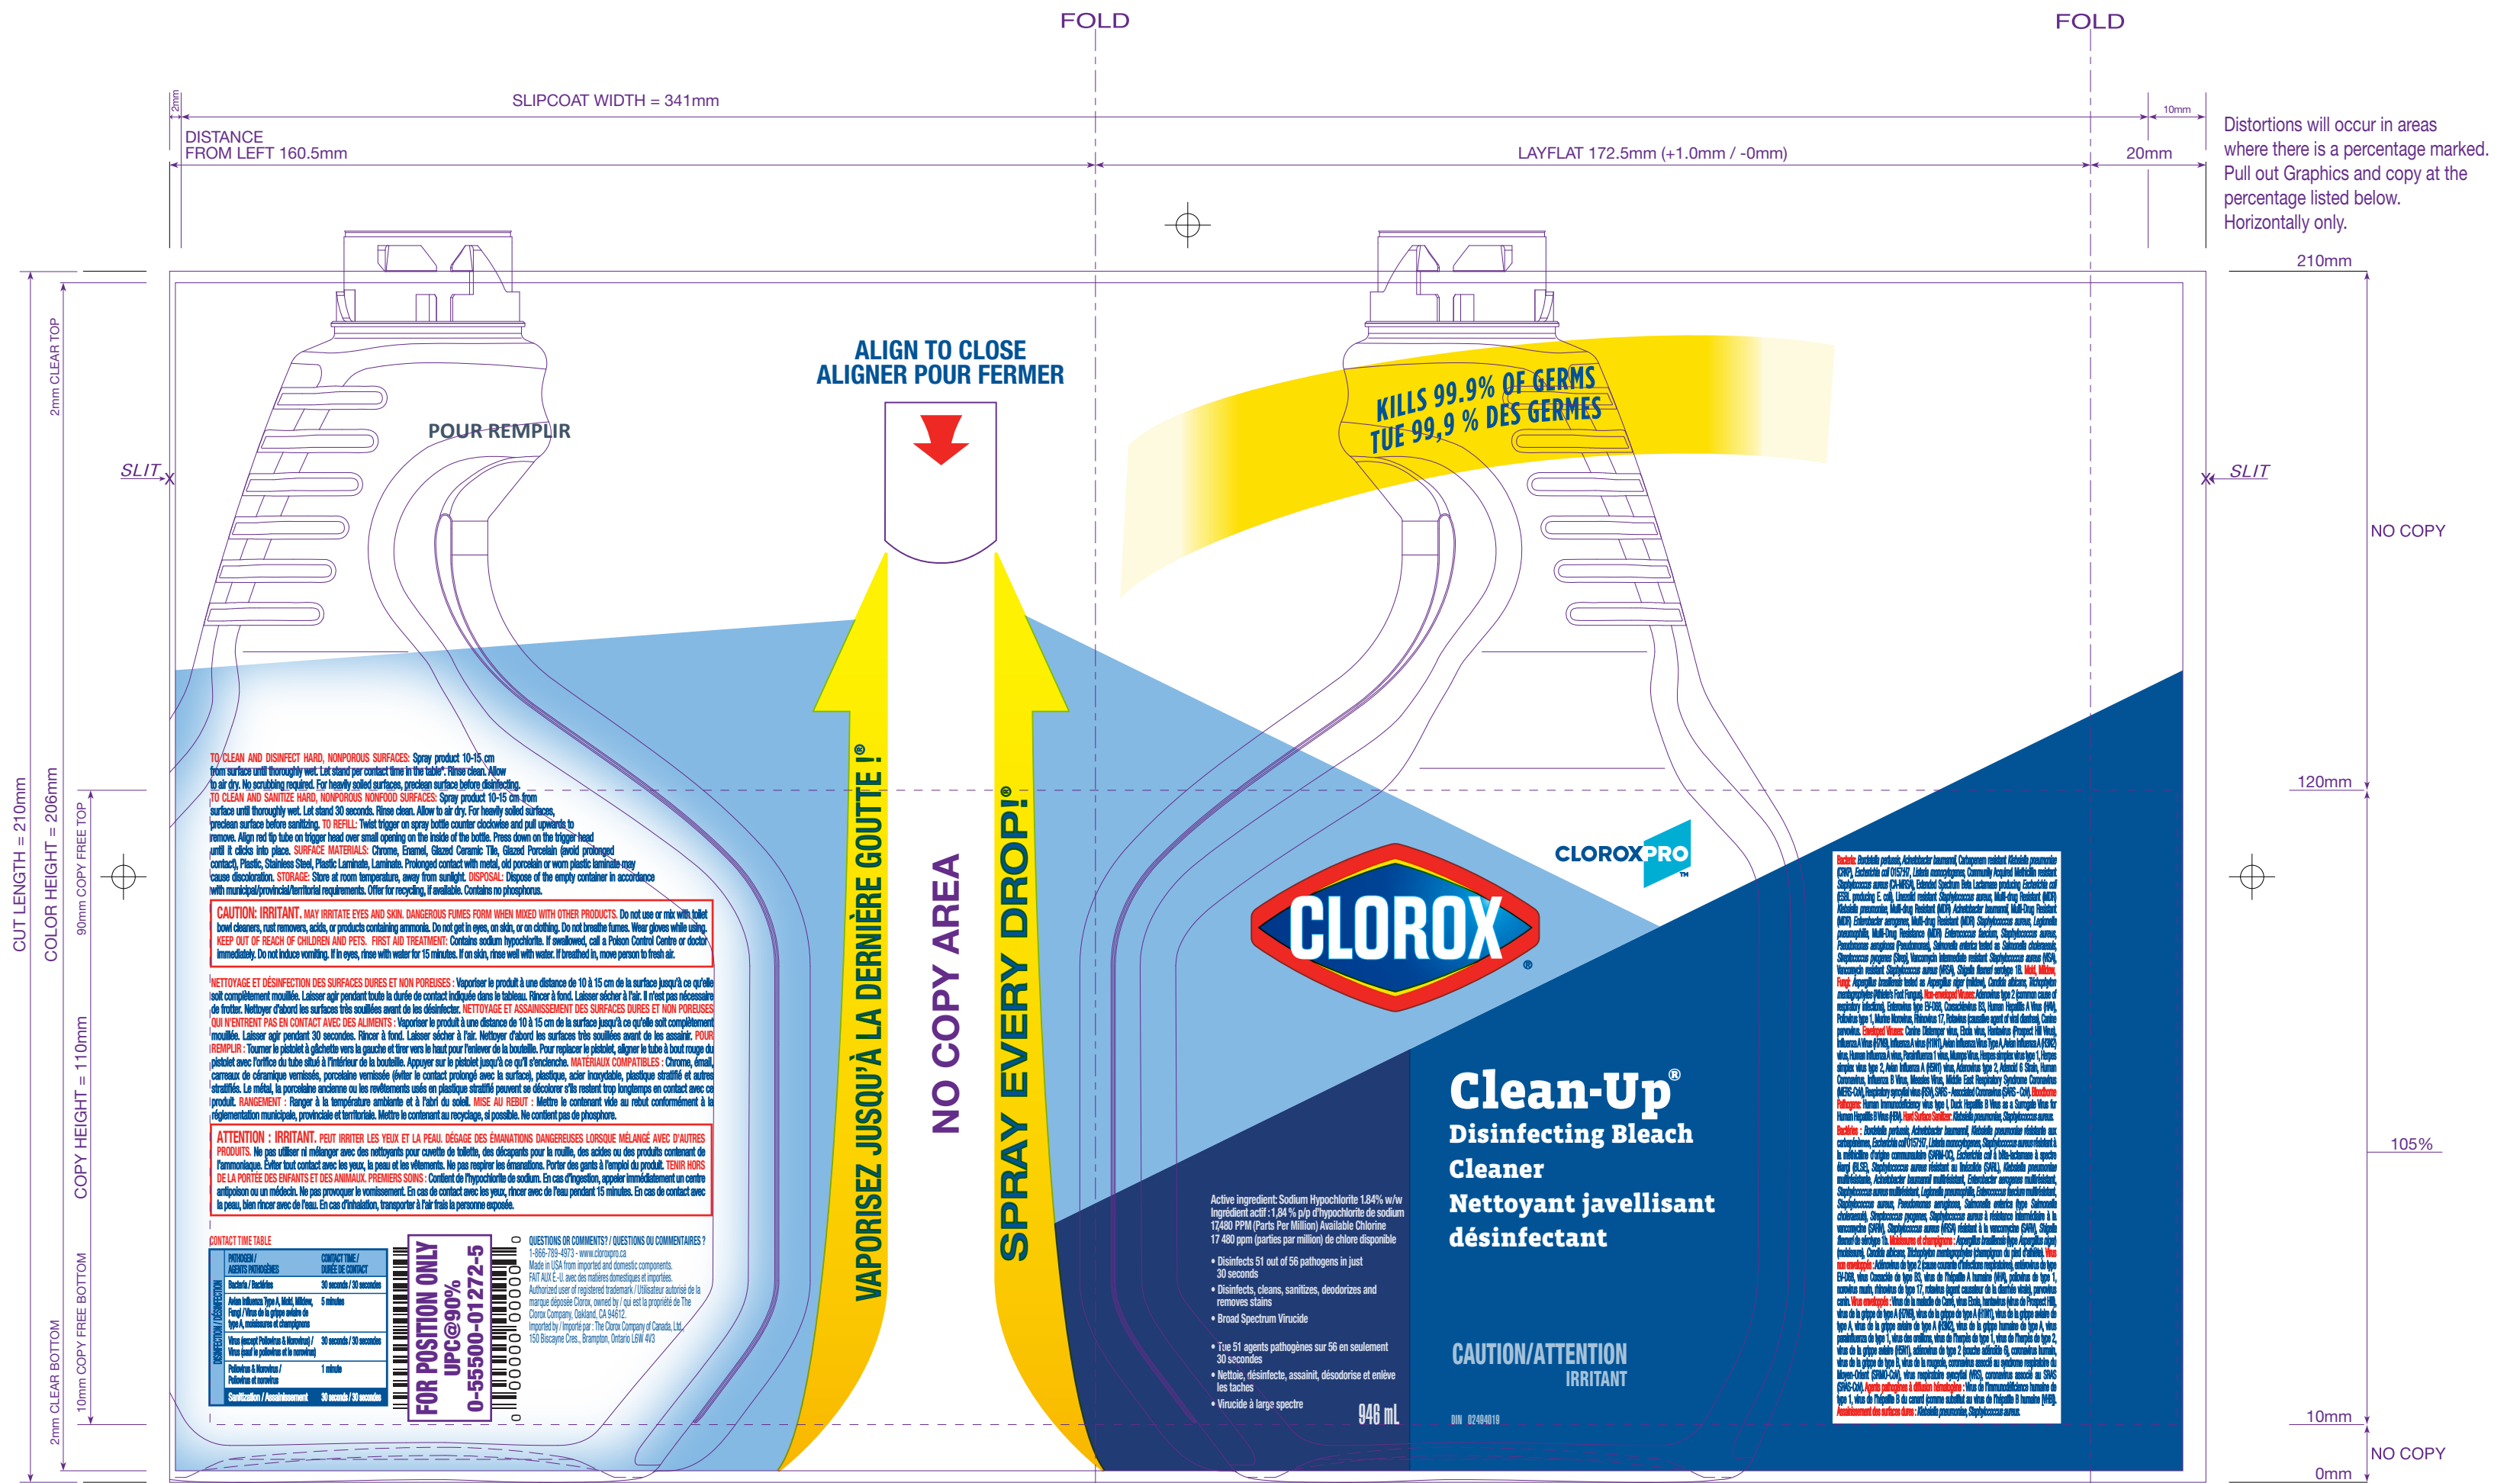

FINAL TEMPLATE

American Fuji Seal, Inc.		CUSTOMER CODE	PART #	GA #	REVISION	PROCESS / DIST.	STOCK / SIZE
DATE	MAC OP	JOB / STOCK	CUSTOMER / DESCRIPTION	LPI / COMP	DESCRIPTION	DATE	
COLOR 1	COLOR 2	COLOR 3	COLOR 4	COLOR 5	COLOR 6	COLOR 7	COLOR 8
COLOR 9	COLOR 10						
REV SEQ	DATE	REQUESTOR	TEMPLATE REVISION				
A	12/16/10 DD	PE	1. Changed cut length from 220mm to 210mm. 2. Changed color height from 216mm to 206mm. 3. Changed copy free top from 100mm to 90mm.				
B	9/29/11 DD	AF-TS	1. Changed lay flat from 174mm to 172.5mm. 2. Changed slit width from 356mm to 353mm. 3. Changed color width from 351mm to 348mm. 4. Changed copy width from 344mm to 341mm. 5. Changed slipcoat width from 344mm to 341mm.				
C	5/01/12 DD	SALES	1. Changed distance from left from 20mm to 160.5mm 2. Changed back panel width from 96mm to 86mm. 3. Added bottle drawing. 4. Changed from seam long over short to seam short over long.				
N/A	5/31/12	SALES	1. FINAL				
D	10/17/13 MS	SALES	1. Added no copy area				
E	3/28/14 MS	SALES	1. Added Center lines				

FILE NAME	218142.097_PPD_LBL_CCU_DCB32_32oz_V1.ai	PROCESS	SPOT COLORS	SPECIAL
PG #	55619	PPD CFB	PMS 283, Reflex Blue, White 1	SC
ARTWORK STAGE	PRE	MECH	Gravure 7 color (1+6)	Film
RELEASE DATE / VENDOR	11/08/19 / HColor	NOTES	Dielines do not print.	
DATE	7/2/19	09/09/19	10/02/19	10/31/19
ARTIST	aaron	aaron	aaron	aaron
PROOF	-	-	RG	-